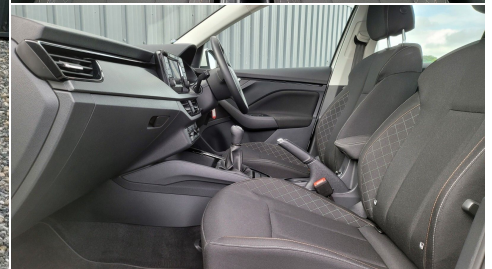

2020 Škoda KAMIQ

€22,950

AMBITION 1.0 TSI 115 BHP, NEW MODEL, 16"

ALLOYS,CRUISE-A/C,SMARTLINK-FACTORY

WARRANTY 11 Manual

Registered

2020

Mileage

7,000 miles

Engine Size

1 l

Fuel Type

Petrol

Transmission

Manual

Colour

White

Description