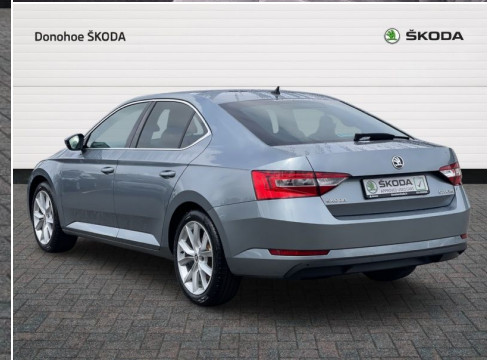

2017 Škoda SUPERB

€21,595

SE Business TDi 150 SCR Start/Stop €70 PER WEEK

2l Manual

Registered
2017

Mileage
88,513 km

Engine Size
2l

Fuel Type
Diesel

Transmission
Manual

Colour
Grey

Features

SKODA

Quarry Park, Enniscorthy, Wexford, Ireland

053 9242526

OPENING HOURS

Monday	08:30 - 17:30
Tuesday	08:30 - 17:30
Wednesday	08:30 - 17:30
Thursday	08:30 - 17:30
Friday	08:30 - 17:30
Saturday	10:00 - 17:30
Sunday	Closed