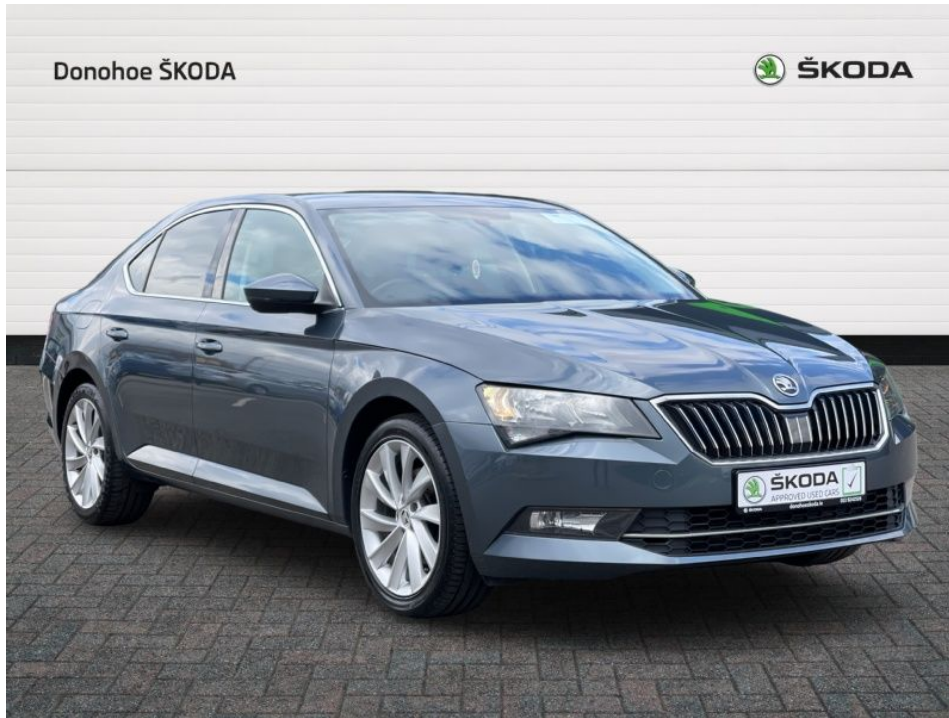

2016 Škoda SUPERB

€17,995

SE TDi 150 SCR Start/Stop €60 PER WEEK 2l Manual

Registered
2016

Mileage
117,482 km

Engine Size
2 l

Fuel Type
Diesel

Transmission
Manual